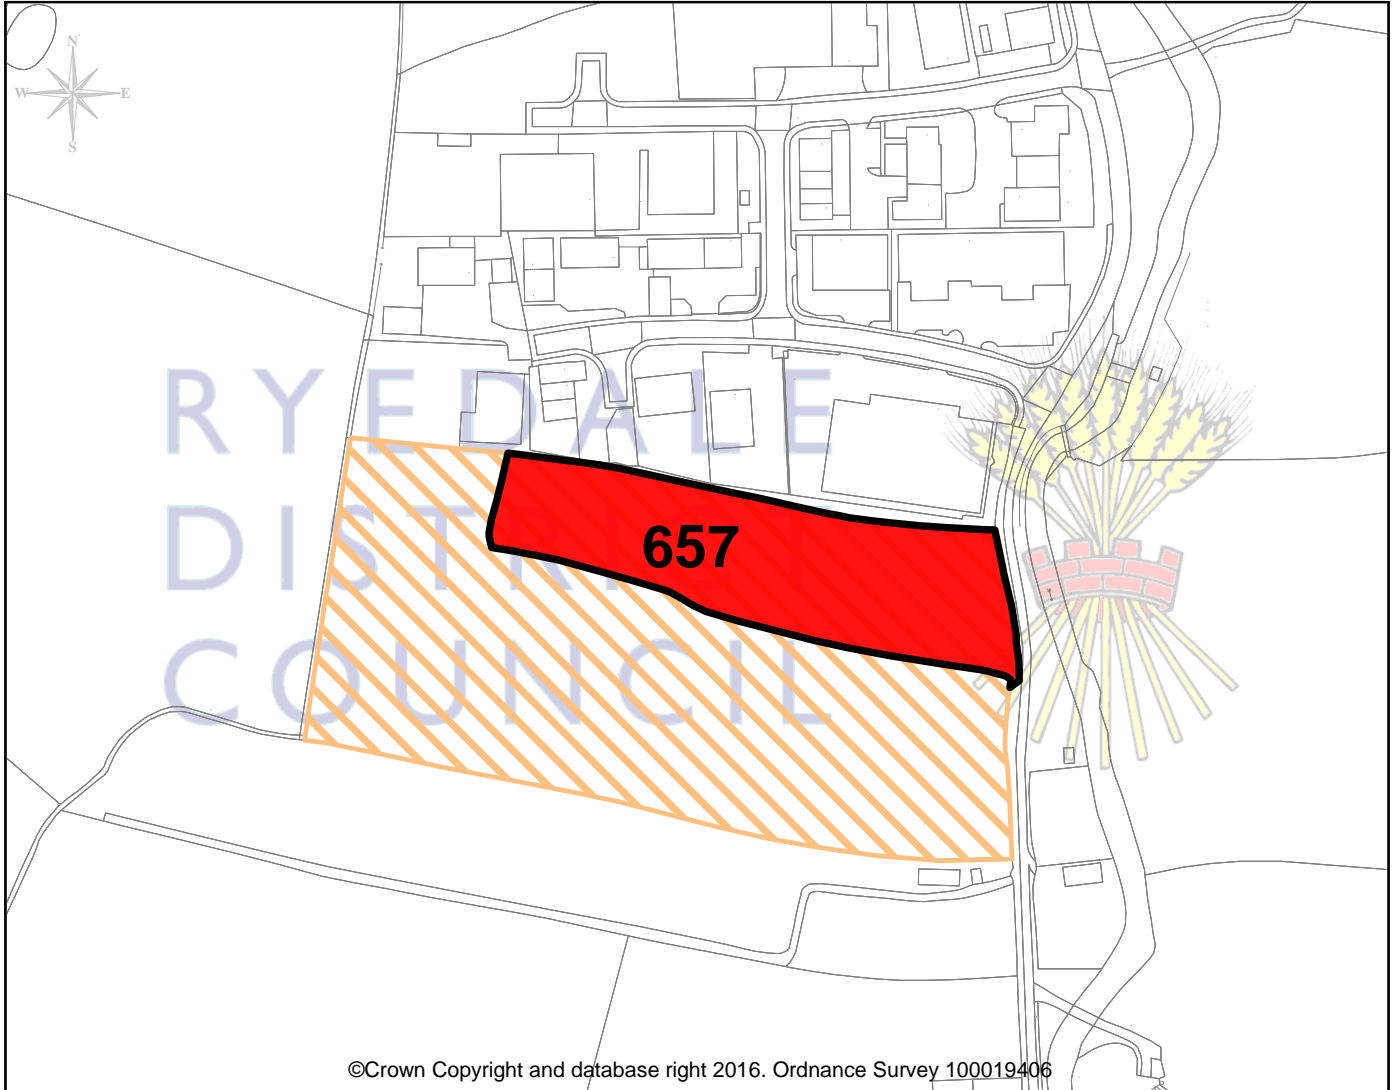

Kirby Mills

Site No. 657

RYEDALE
DISTRICT
COUNCIL

©Crown Copyright and database right 2016. Ordnance Survey 100019406

1 : 2500

Google Image
Not Available

OS Map Key:

- Submitted Site
- Other Submitted Sites

Site Information

Parish:	Kirbymoorside
Site No:	657
Address:	Land West of Kirby Mills Road
	Kirby Mills
	Kirbymoorside
Proposed Use:	Employment
Area:	0.68 Ha
Owner/Agent:	Gravica